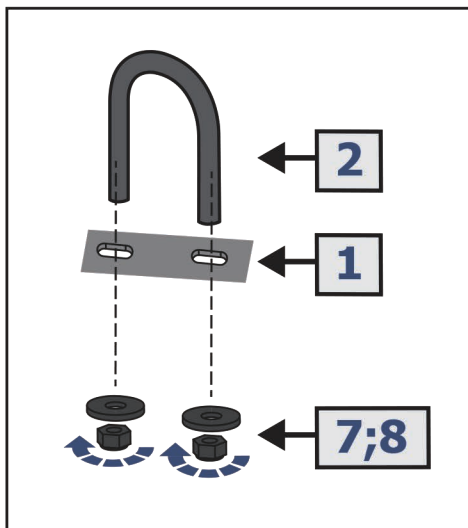

CFMOTO
CFORCE 550

CFMOTO
CFORCE 500/600