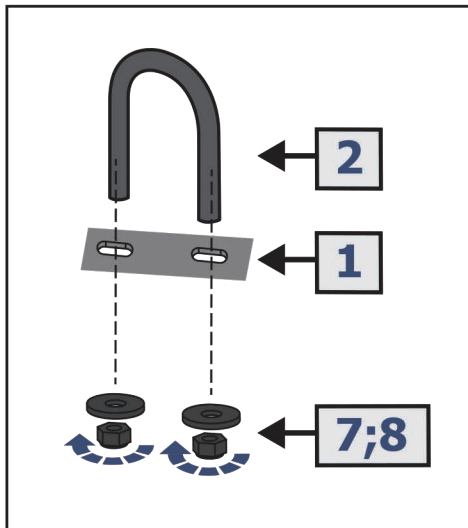

Arctic Cat
TRV 500/700/1000
MUD PRO 700/1000

CFMOTO
CFORCE 400/450/520